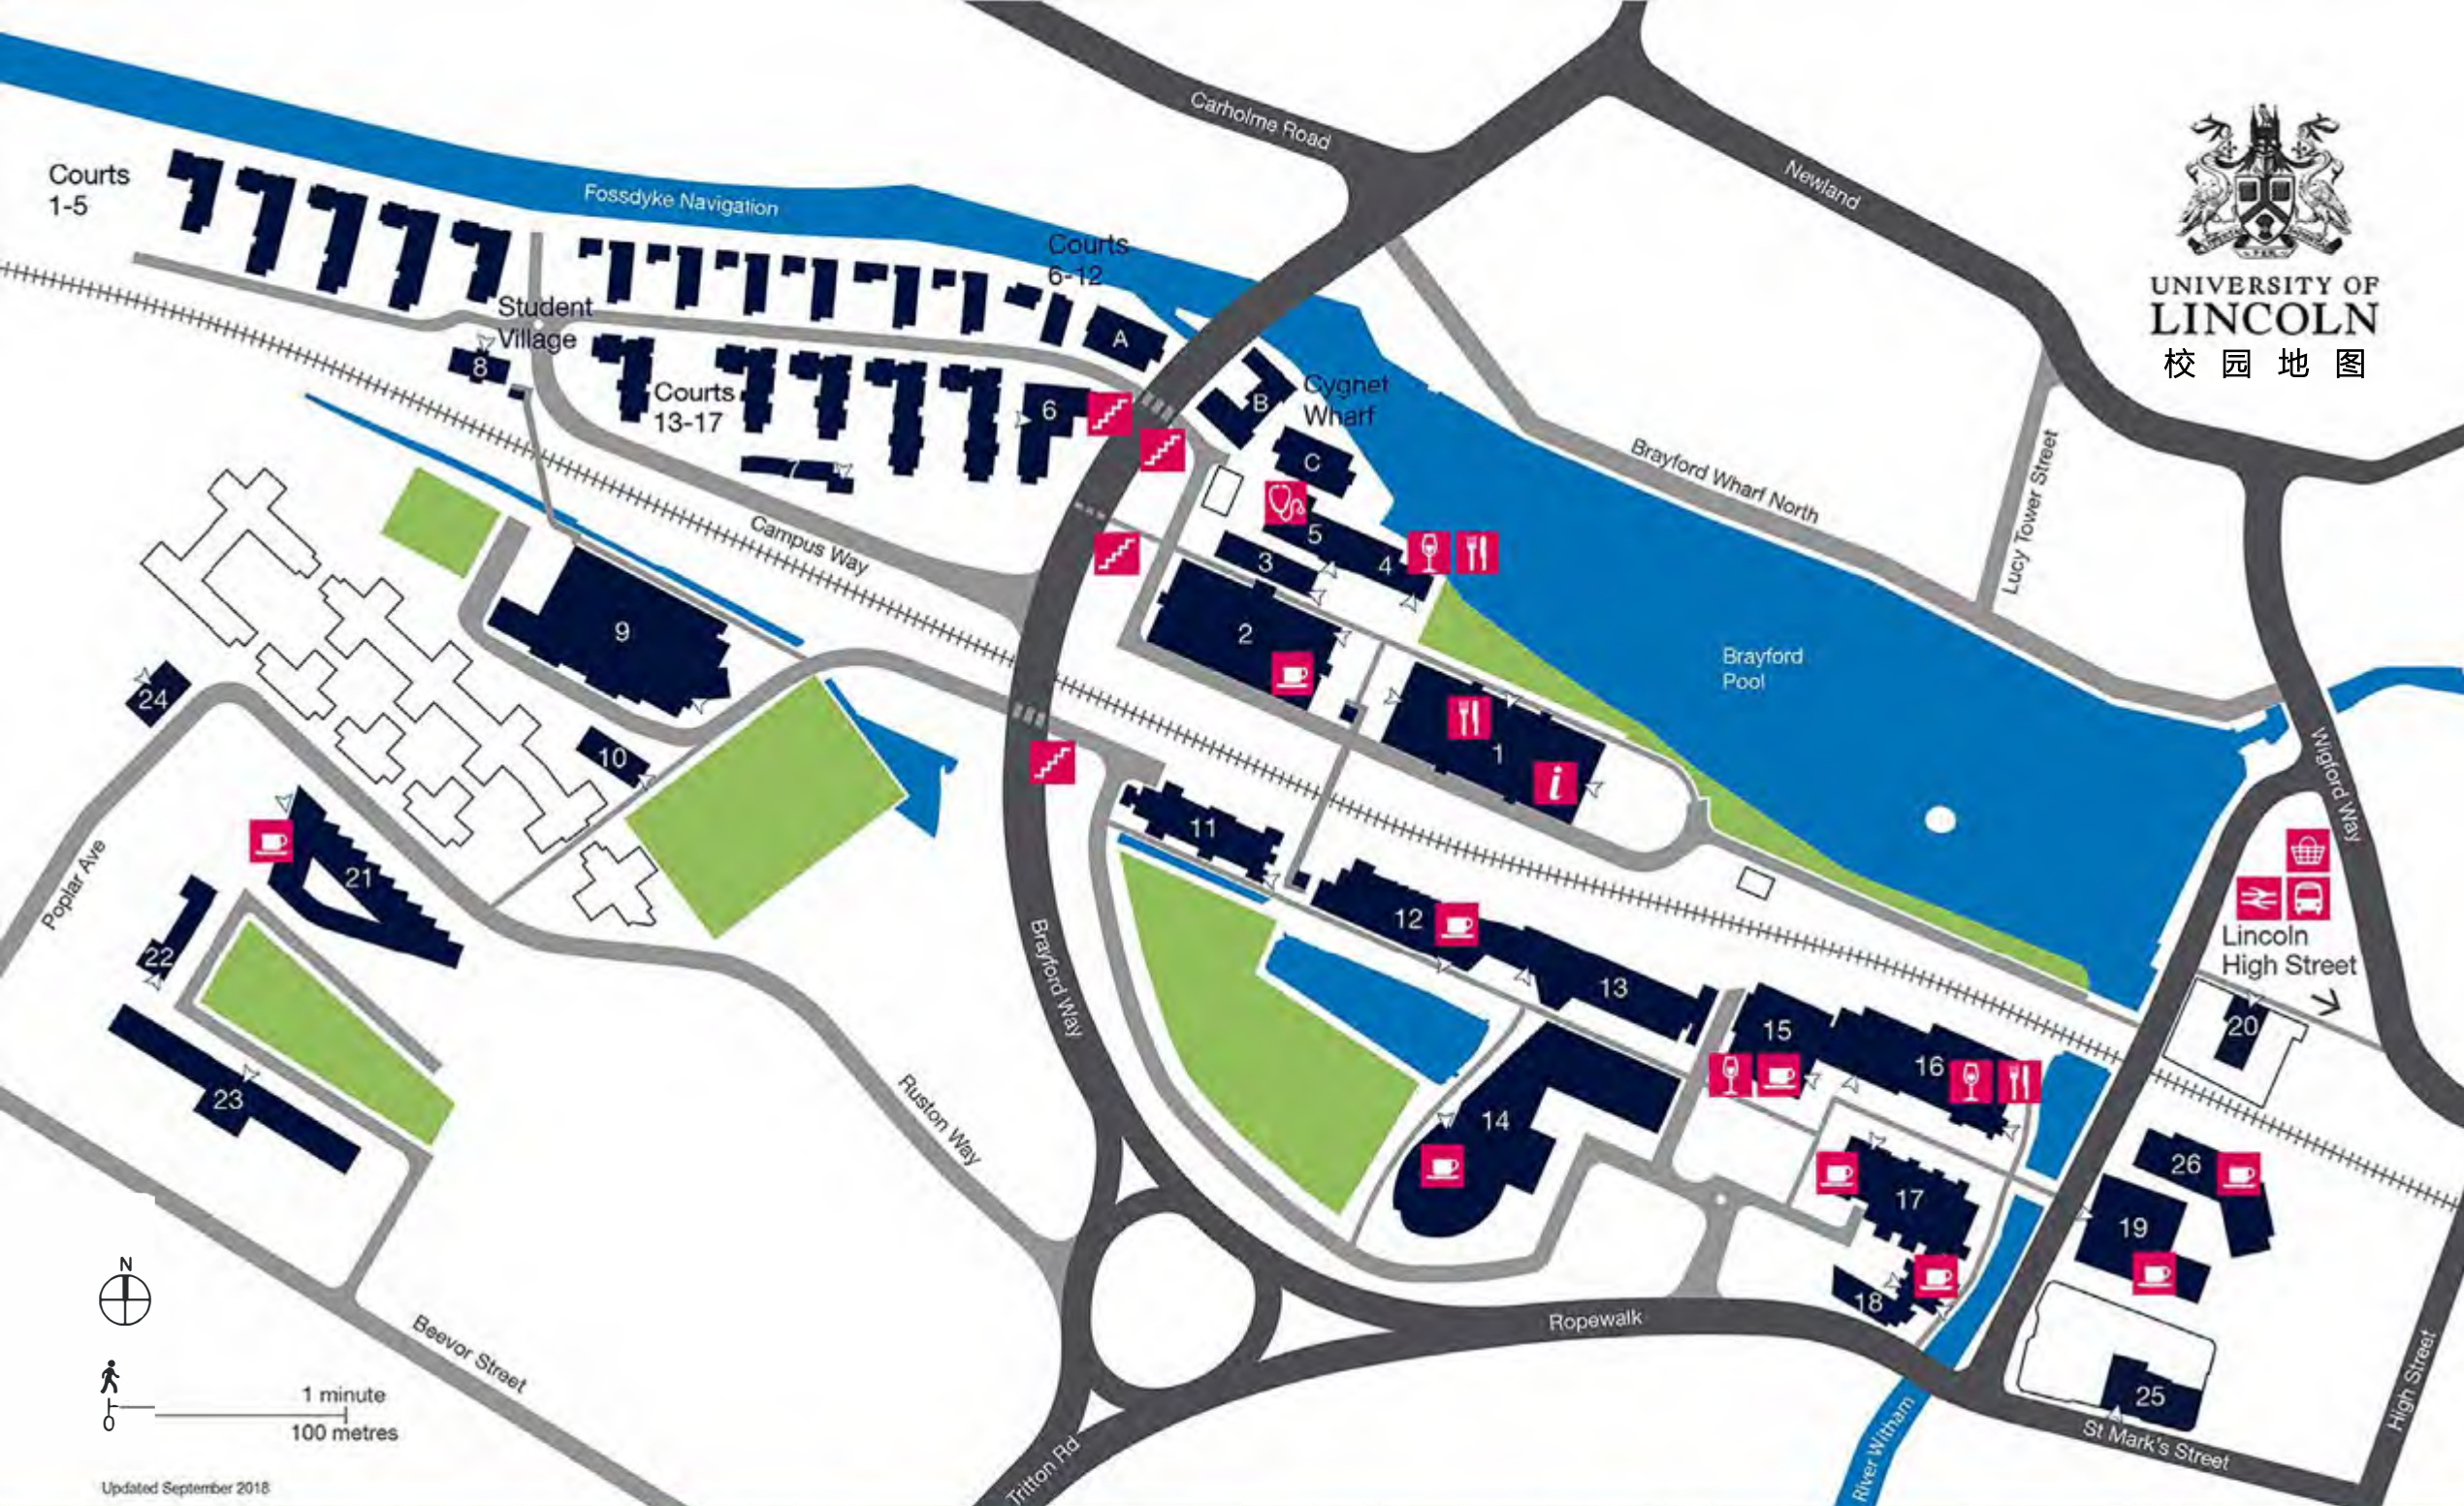

1 minute
100 metres

Updated September 2018

- | | | | | |
|---|------------------------|--|----------------------------------|------------------------------------|
| 1 (MB) Minerva Building | 6 (BH) Bridge House | 11 (JLC) Janet Lane-Claypon | 16 (--) Students' Union | 21 (THT) Think Tank |
| 2 (ATB) Alfred Tennyson Building | 7 (VH) Village Hall | 12 (NDH) Nicola de la Haye | 17 (UL) Library | 22 (MIH) Minster House |
| 3 (SLB) Stephen Langton Building | 8 (OCW) One Campus Way | 13 (PDW) Peter de Wint | 18 (--) Enterprise Building | 23 (JBL) Joseph Banks Laboratories |
| 4 (--) The Swan | 9 (HP) Sports Centre | 14 (INB) Isaac Newton Building | 19 (DCB) David Chiddick Building | 24 (CSB) Charlotte Scott Building |
| 5 (SS) Student Wellbeing Centre / Doctors' Health Service | 10 (WH) Witham House | 15 (PA) Lincoln Performing Arts Centre | 20 (WIW) Witham Wharf | 25 (JUN) Junxion |
| | | | | 26 (SSB) Sarah Swift Building |